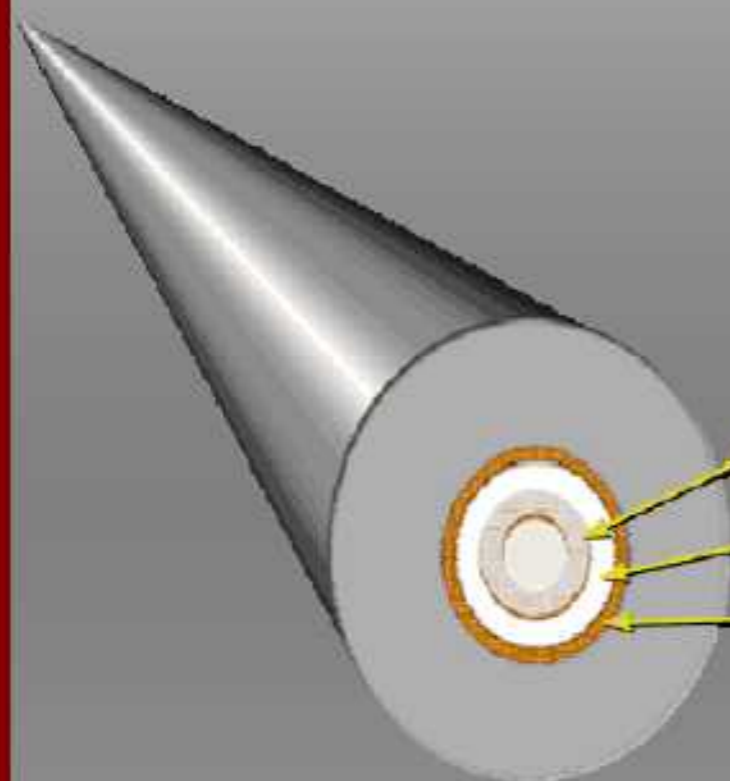

STRAIGHT WIRE

CHORUS AG

ANALOG AUDIO INTERCONNECTS

OFHC Silver Plated Copper Conductors

for accurate upper register details and transparency

Sintered Foam PTFE Insulation

minimizes music energy storage

High Coverage OFHC Braid Shield

for quiet background

Symmetrical Coax Design

for better bass & dialogue intelligibility

Chorus AG interconnect reveals the details in your favorite movies and music to improve your home entertainment experience. Sintered Foam PTFE insulation and silver plated OFHC conductors produce great sonic realism and depth. Chorus AG utilizes an advanced symmetrical coaxial design to deliver an uncompromised signal including pinpoint details and tight, accurate bass. It will capture and release all the subtleties that you enjoy hearing. Matte gray jacket; 7mm (.275") diameter

LEVEL 2 - ENHANCED

SIGNIFICANT ADVANCEMENT BEYOND STANDARD CABLES